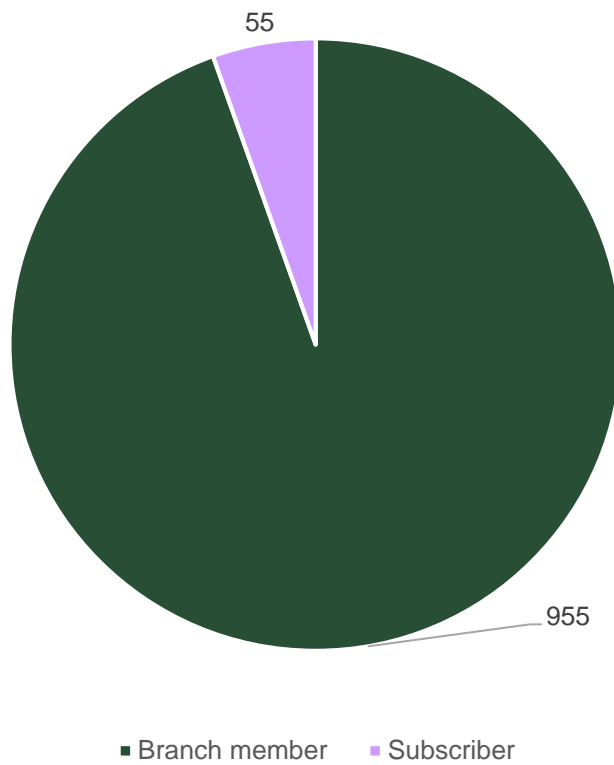

Wessex

Branch members: **955**

Subscribers: **55**

Membership grade of Wessex branch members and subscribers

Number of Wessex branch members and subscribers per county

Membership category of Wessex branch members and subscribers

Wessex branch members vs subscribers

Professional registers of Wessex branch members and subscribers

Length of membership of current members and subscribers of Wessex branch members based on election

Wessex branch member map