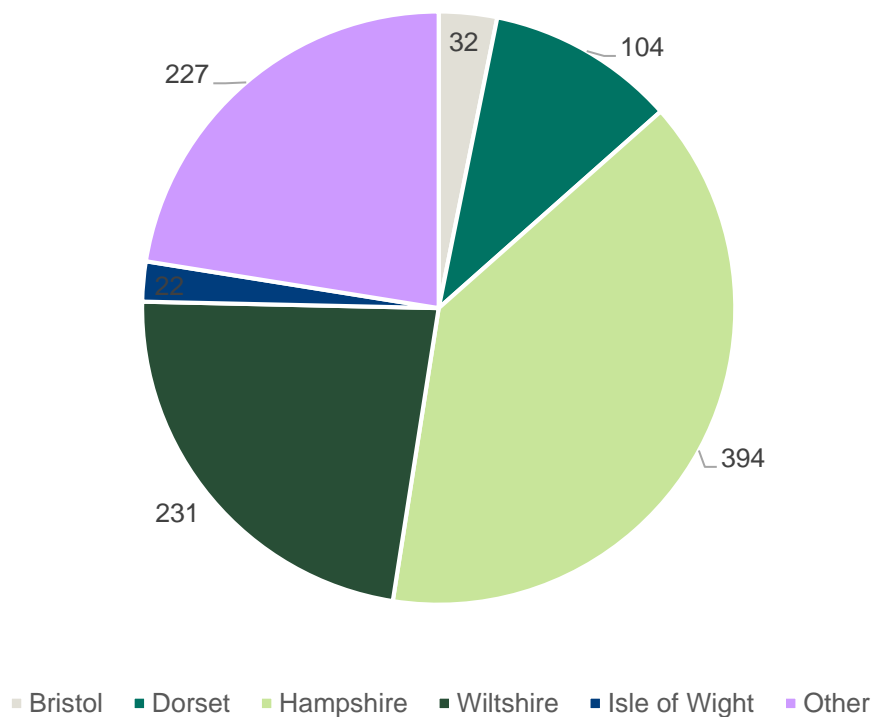

Wessex

Branch members: **955**

Subscribers: **55**

Membership grade of Wessex branch members and subscribers

Number of Wessex branch members and subscribers per county

Membership category of Wessex branch members and subscribers

Wessex branch members vs subscribers

Professional registers of Wessex branch members and subscribers

Length of membership of current members and subscribers of Wessex branch members based on election

Wessex branch member map