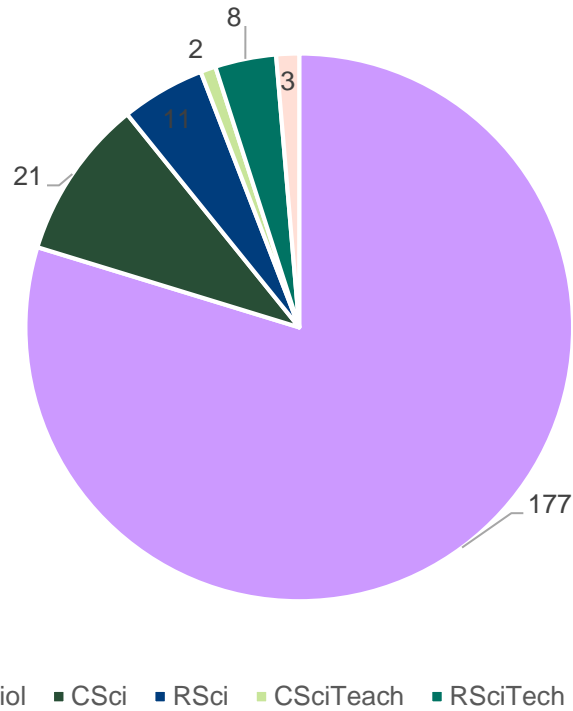

Wessex

Branch members: **955**

Subscribers: **55**

Membership grade of Wessex branch members and subscribers

Number of Wessex branch members and subscribers per county

Membership category of Wessex branch members and subscribers

Wessex branch members vs subscribers

Professional registers of Wessex branch members and subscribers

Length of membership of current members and subscribers of Wessex branch members based on election

Wessex branch member map