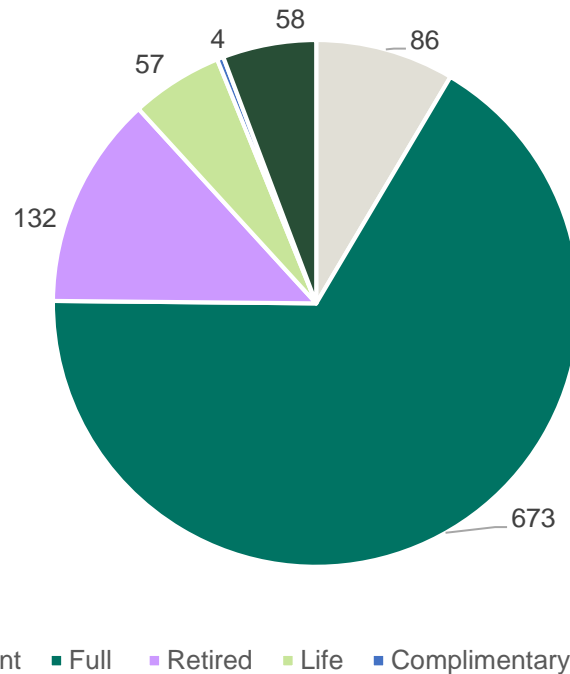

Wessex

Branch members: **955**

Subscribers: **55**

Membership grade of Wessex branch members and subscribers

Number of Wessex branch members and subscribers per county

Membership category of Wessex branch members and subscribers