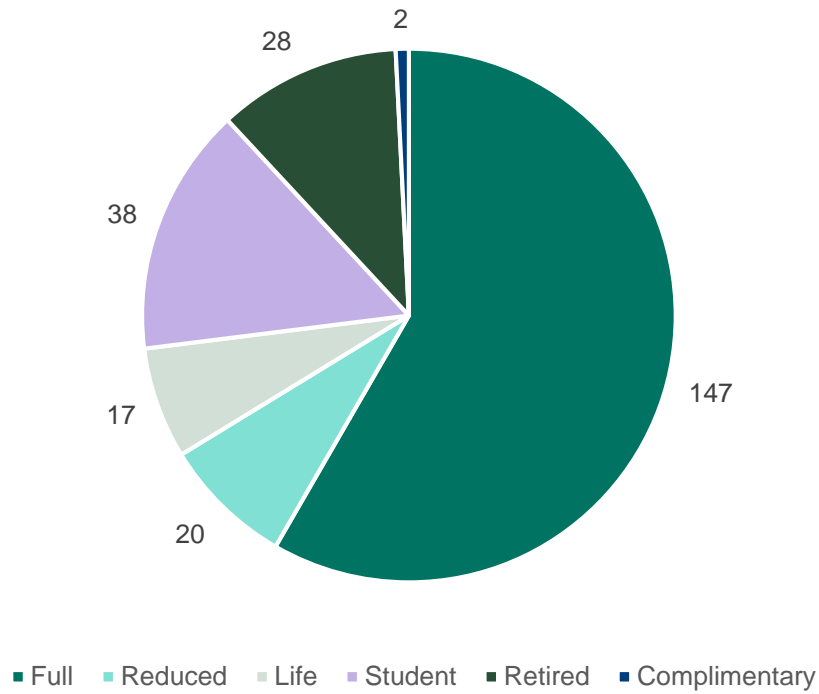

### North Wales

Branch members: **170**

Subscribers: **73**

Membership category of North Wales branch members and subscribers

North Wales branch members vs subscribers

Professional registers of North Wales branch members and subscribers