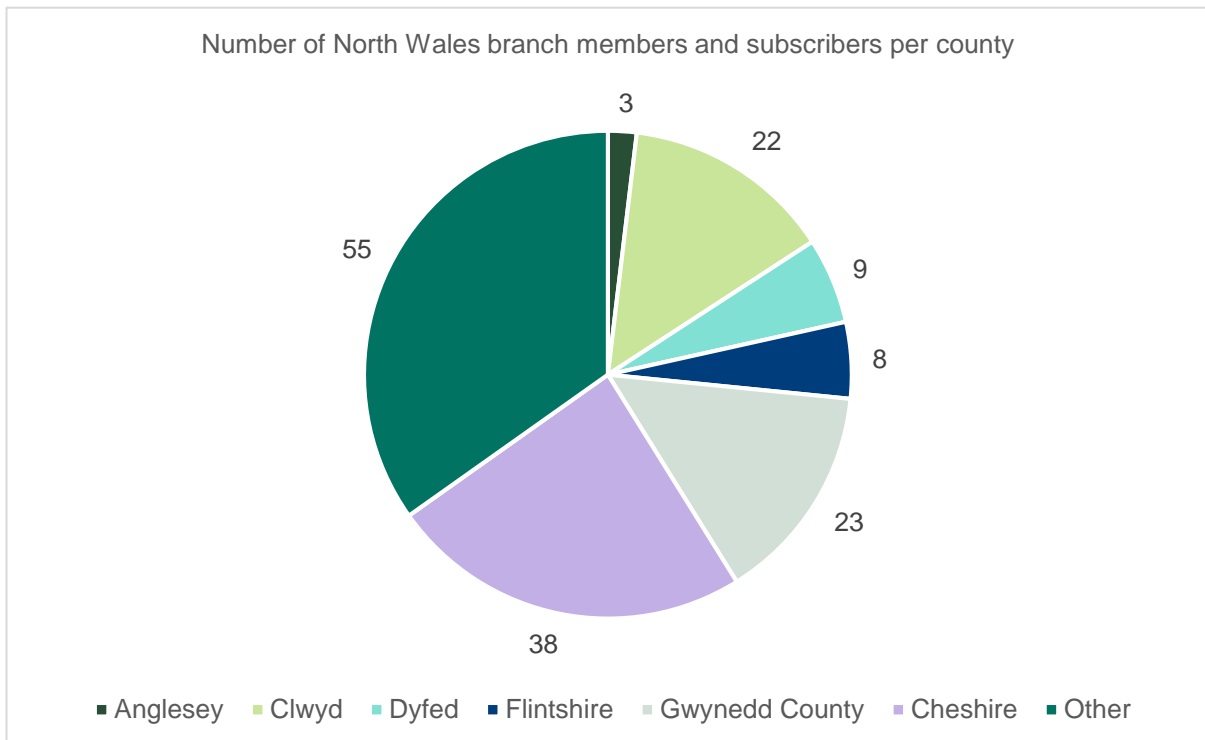

### North Wales

Branch members: **170**

Subscribers: **73**

Membership category of North Wales branch members and subscribers

North Wales branch members vs subscribers

Professional registers of North Wales branch members and subscribers

Length of membership of current members and subscribers of North Wales branch based on election date

North Wales branch member map