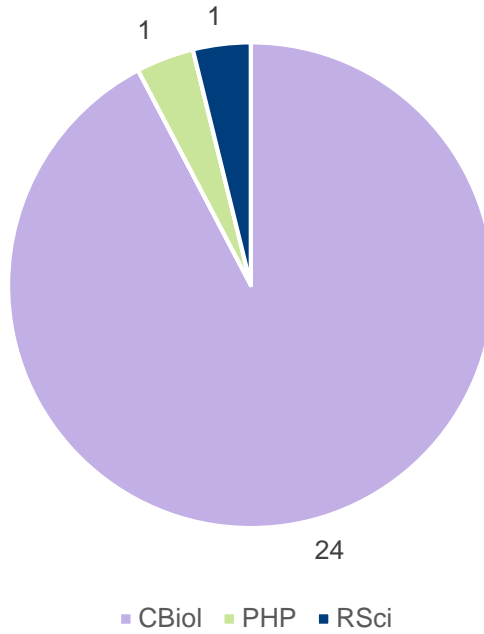

### North Wales

Branch members: **170**

Subscribers: **73**

Membership category of North Wales branch members and subscribers

North Wales branch members vs subscribers

Professional registers of North Wales branch members and subscribers

Length of membership of current members and subscribers of North Wales branch based on election date

North Wales branch member map