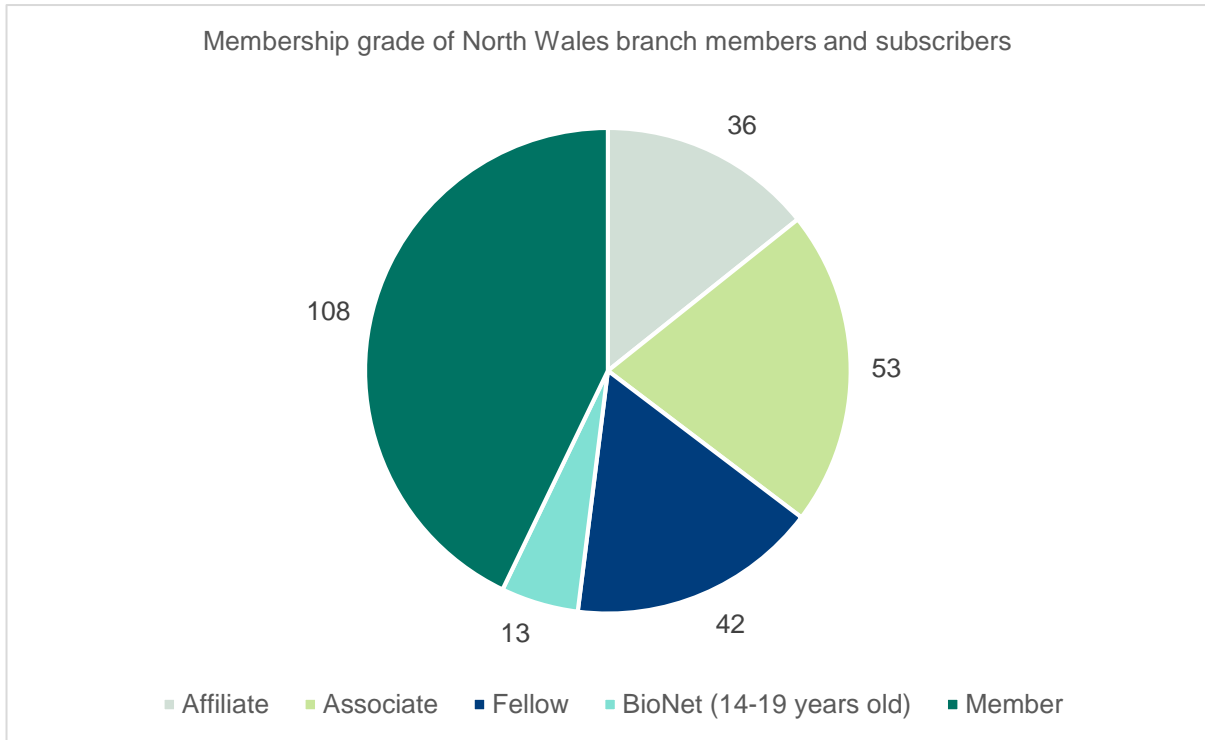

### North Wales

Branch members: **170**

Subscribers: **73**

Membership category of North Wales branch members and subscribers

North Wales branch members vs subscribers

Professional registers of North Wales branch members and subscribers

Length of membership of current members and subscribers of North Wales branch based on election date

North Wales branch member map