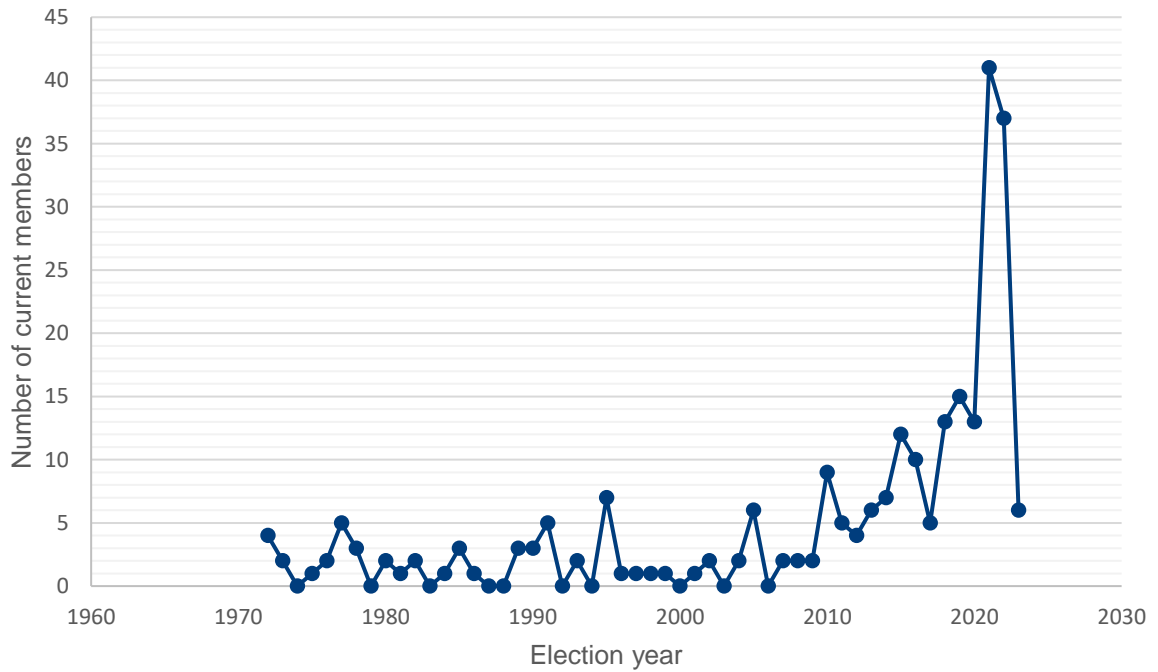

### North Wales

Branch members: **170**

Subscribers: **73**

Membership category of North Wales branch members and subscribers

North Wales branch members vs subscribers

Professional registers of North Wales branch members and subscribers

Length of membership of current members and subscribers of North Wales branch based on election date

North Wales branch member map