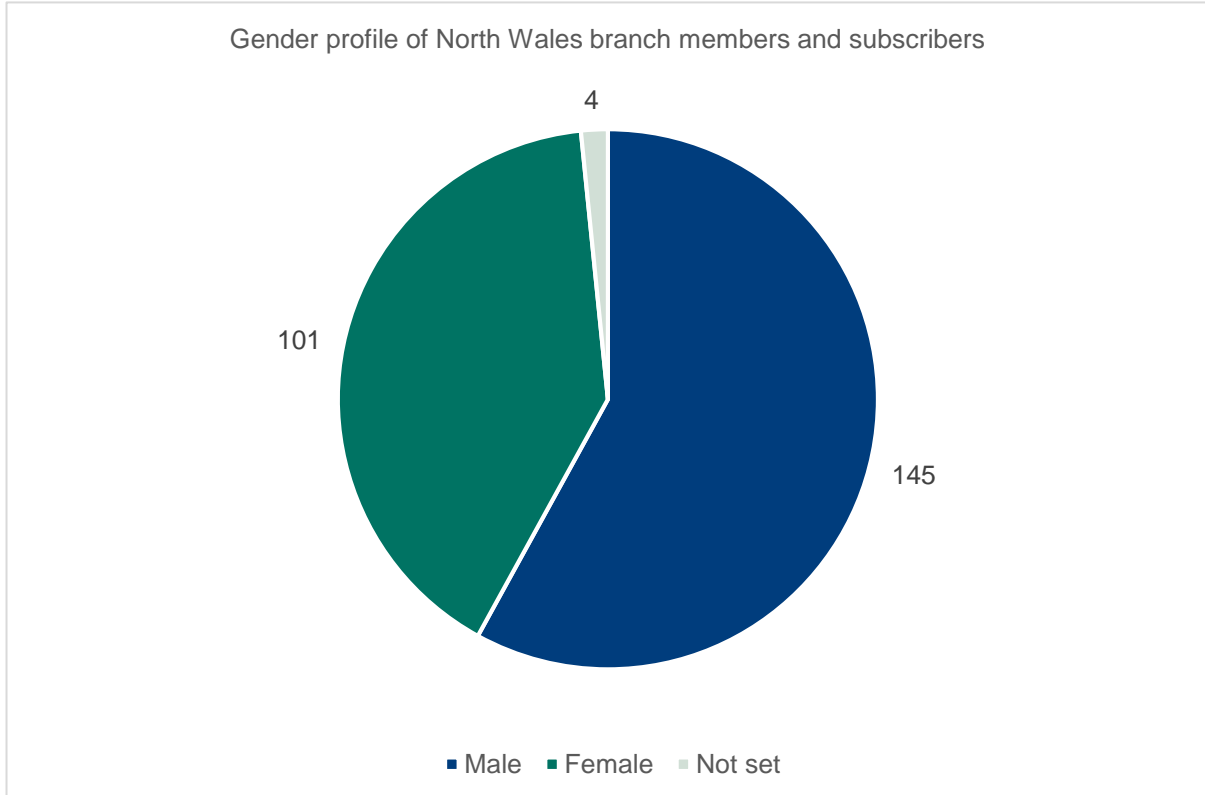

### North Wales

Branch members: **170**

Subscribers: **73**

Membership category of North Wales branch members and subscribers

North Wales branch members vs subscribers

Professional registers of North Wales branch members and subscribers

Length of membership of current members and subscribers of North Wales branch based on election date

North Wales branch member map