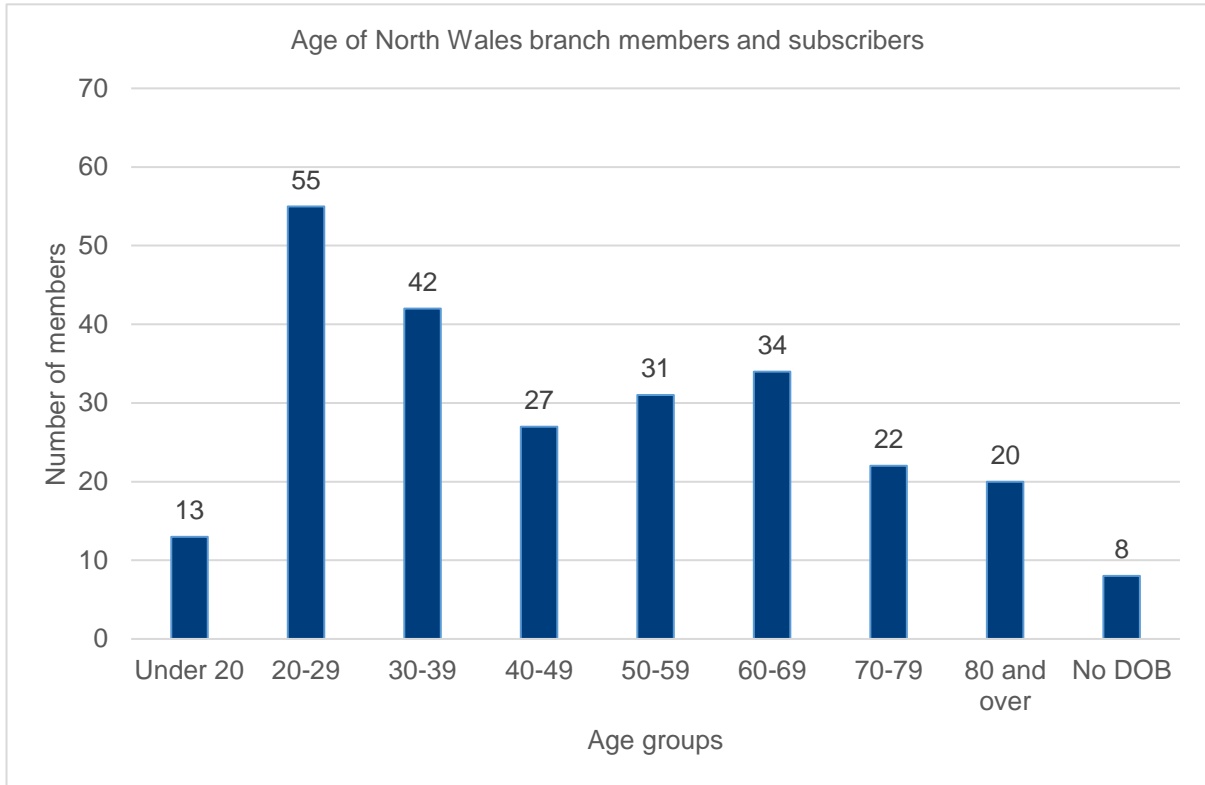

### North Wales

Branch members: **170**

Subscribers: **73**

Membership category of North Wales branch members and subscribers

North Wales branch members vs subscribers

Professional registers of North Wales branch members and subscribers

Length of membership of current members and subscribers of North Wales branch based on election date

North Wales branch member map