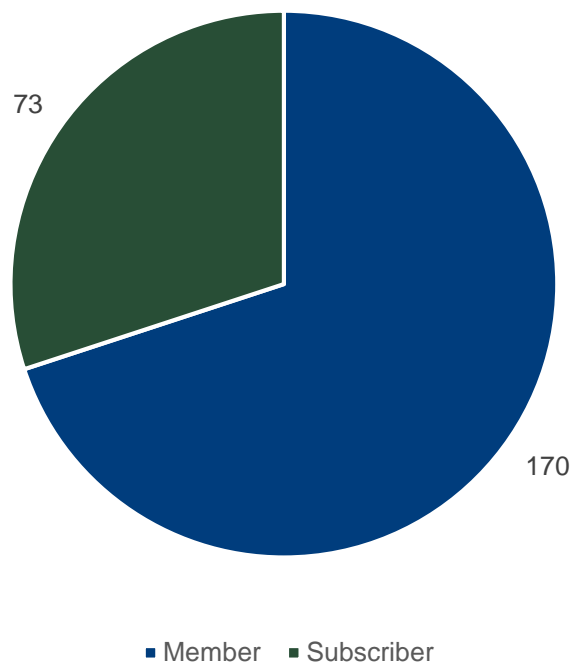

### North Wales

Branch members: **170**

Subscribers: **73**

Membership category of North Wales branch members and subscribers

North Wales branch members vs subscribers

Professional registers of North Wales branch members and subscribers

Length of membership of current members and subscribers of North Wales branch based on election date

North Wales branch member map