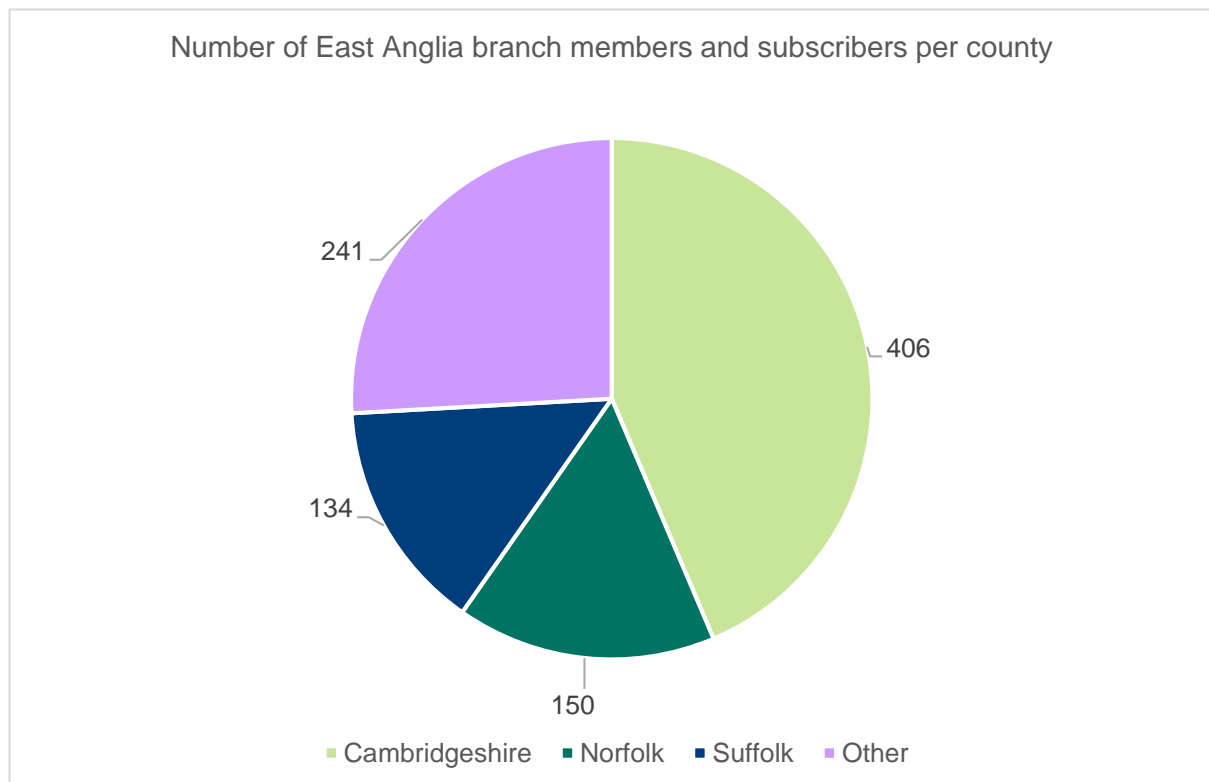

East Anglia

Branch members: **845**

Subscribers: **86**

Membership category of East Anglia branch members and subscribers

East Anglia branch members vs subscribers

Professional registers of East Anglia branch members and subscribers

Length of membership of current members and subscribers of East Anglia branch based on election date

East Anglia branch member map