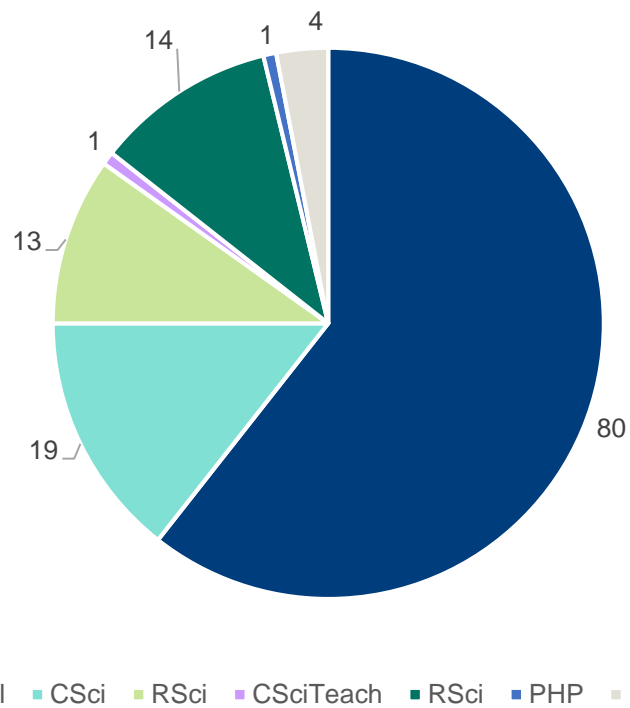

East Anglia

Branch members: **845**

Subscribers: **86**

Membership category of East Anglia branch members and subscribers

East Anglia branch members vs subscribers

Professional registers of East Anglia branch members and subscribers

Length of membership of current members and subscribers of East Anglia branch based on election date

East Anglia branch member map